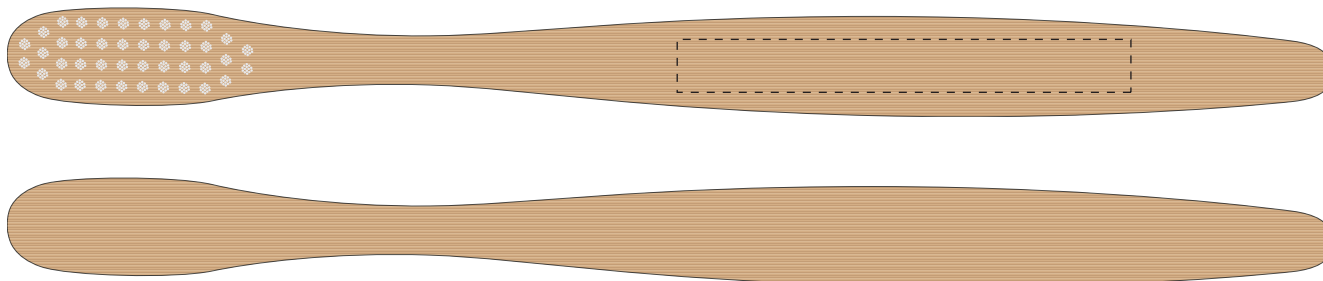

Your Ref:

Quantity:

Product Code: RC1012

Our Ref:

Version: 1

Product Colour: NATURAL

PRINTING CONCERNS:**PRODUCT INFO:**

We stock this item in the following colours

**PANTONE REFERENCE(S)**

● Engraving

ARTWORK SCALE 100%

Product Image for visualisation
- colours may vary

ARTWORK SCALE 100%

Max engraving area: 60mm x 7mm

**The dashed line is to demonstrate print area and will not appear on your printed item****PLEASE NOTE:**